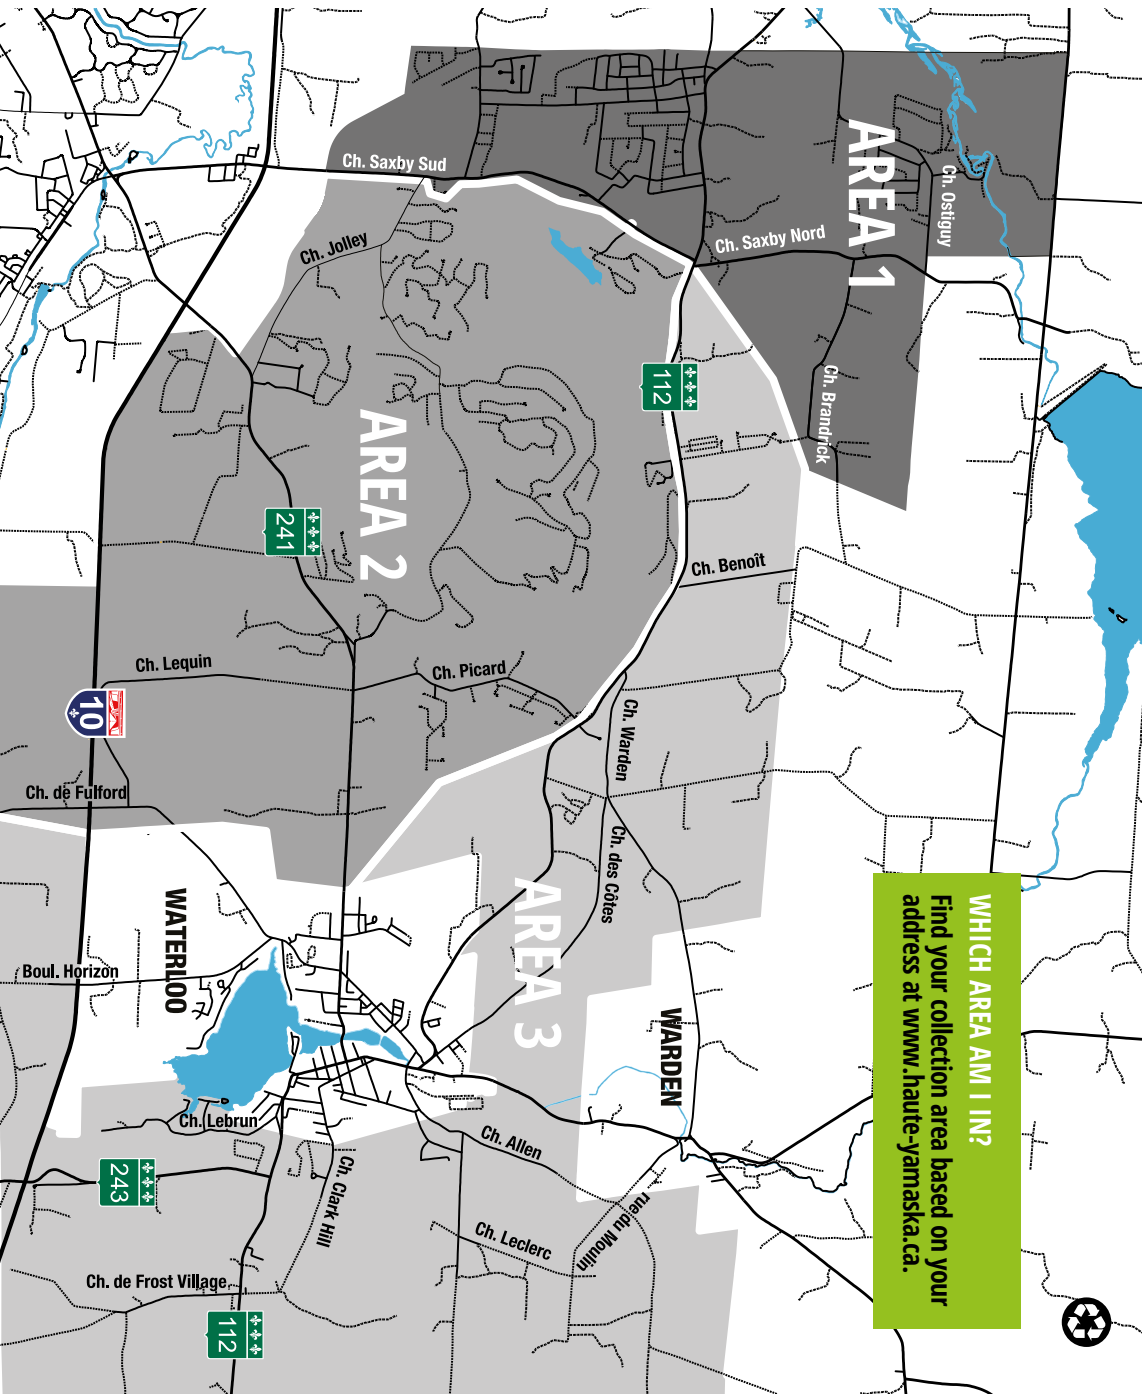

COLLECTION CALENDAR 2018

Version FRANÇAISE disponible au www.haute-yamaska.ca

WHICH AREA AM I IN?
Find your collection area based on your address at www.haute-yamaska.ca.

COMPOSTER RÉCUPÉRER RECYCLER HAUTE-YAMASKA

March						
S	M	T	W	T	F	S
				1	2	3
4	5	6	7	8	9	10
11	12	13	14	15	16	17
18	19	20	21	22	23	24
25	26	27	28	29	30	31

April						
S	M	T	W	T	F	S
1	2	3	4	5	6	7
8	9	10	11	12	13	14
15	16	17	18	19	20	21
22	23	24	25	26	27	28
29	30					

	GRANBY 1080 ANDRÉ-LINÉ STREET	WATERLOO 6550 FOSTER STREET
DECEMBER TO MARCH	WEDNESDAY TO SATURDAY 8 AM TO 5 PM	WEDNESDAY TO SATURDAY 8 AM TO 5 PM
APRIL TO NOVEMBER	MONDAY TO SATURDAY 8 AM TO 5 PM	WEDNESDAY TO SATURDAY 8 AM TO 5 PM