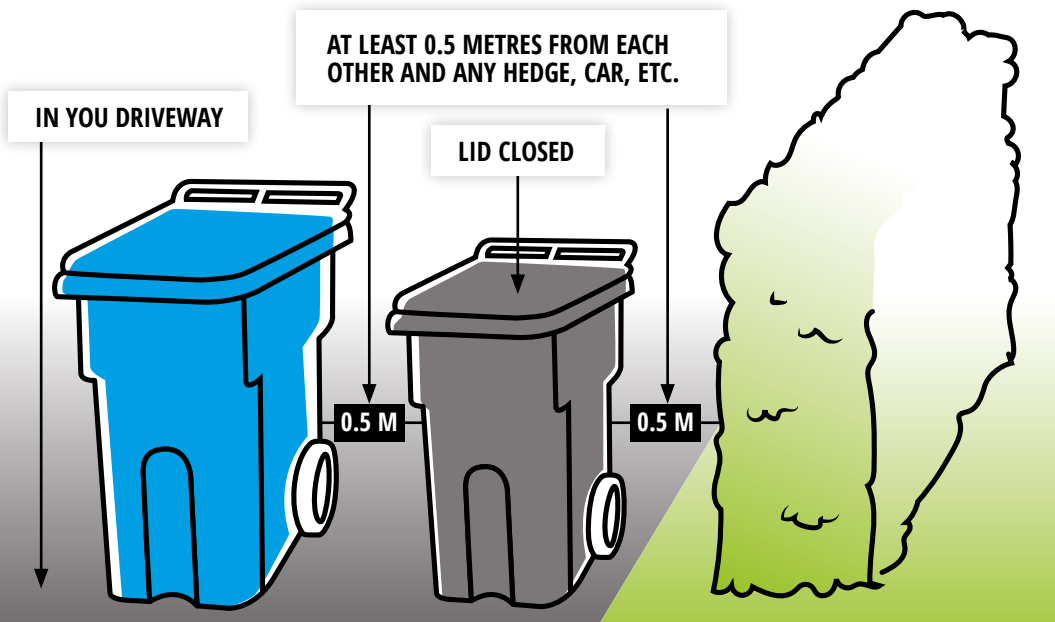

COLLECTION CALENDAR 2018

POSITION YOUR BINS PROPERLY

COMPOSTER RÉCUPÉRER RECYCLER

HAUTE-YAMASKA

NEVER PLACE YOUR BINS ON THE SIDEWALK OR IN THE STREET. THIS COULD INTERFERE WITH COLLECTION, SNOW REMOVAL AND TRAFFIC.